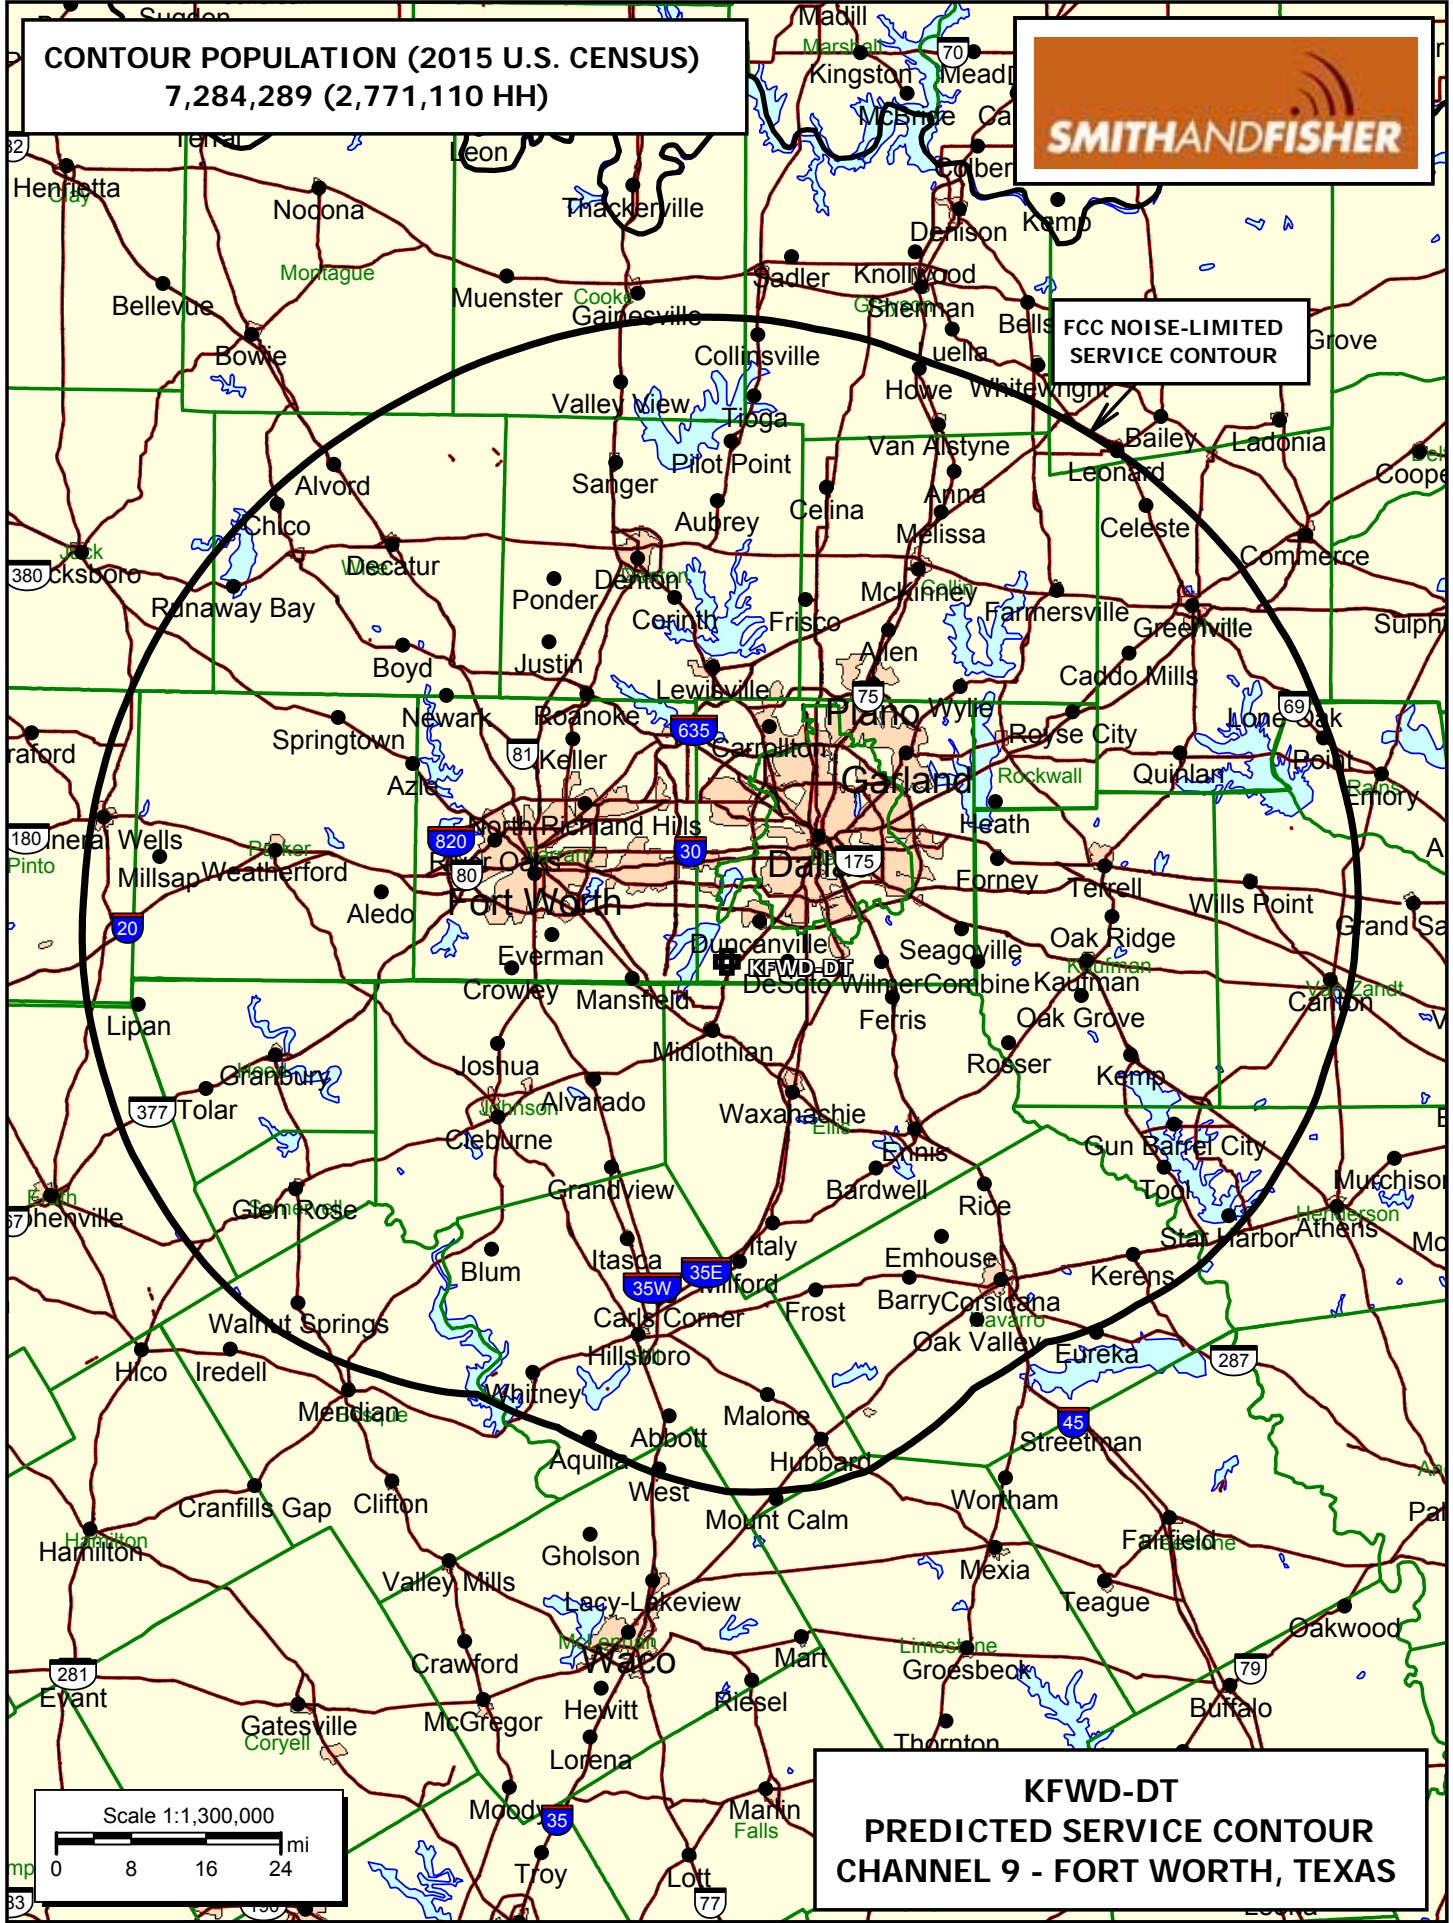

**CONTOUR POPULATION (2015 U.S. CENSUS)**  
7,284,289 (2,771,110 HH)

**FCC NOISE-LIMITED  
SERVICE CONTOUR**

**KFWD-DT  
PREDICTED SERVICE CONTOUR  
CHANNEL 9 - FORT WORTH, TEXAS**