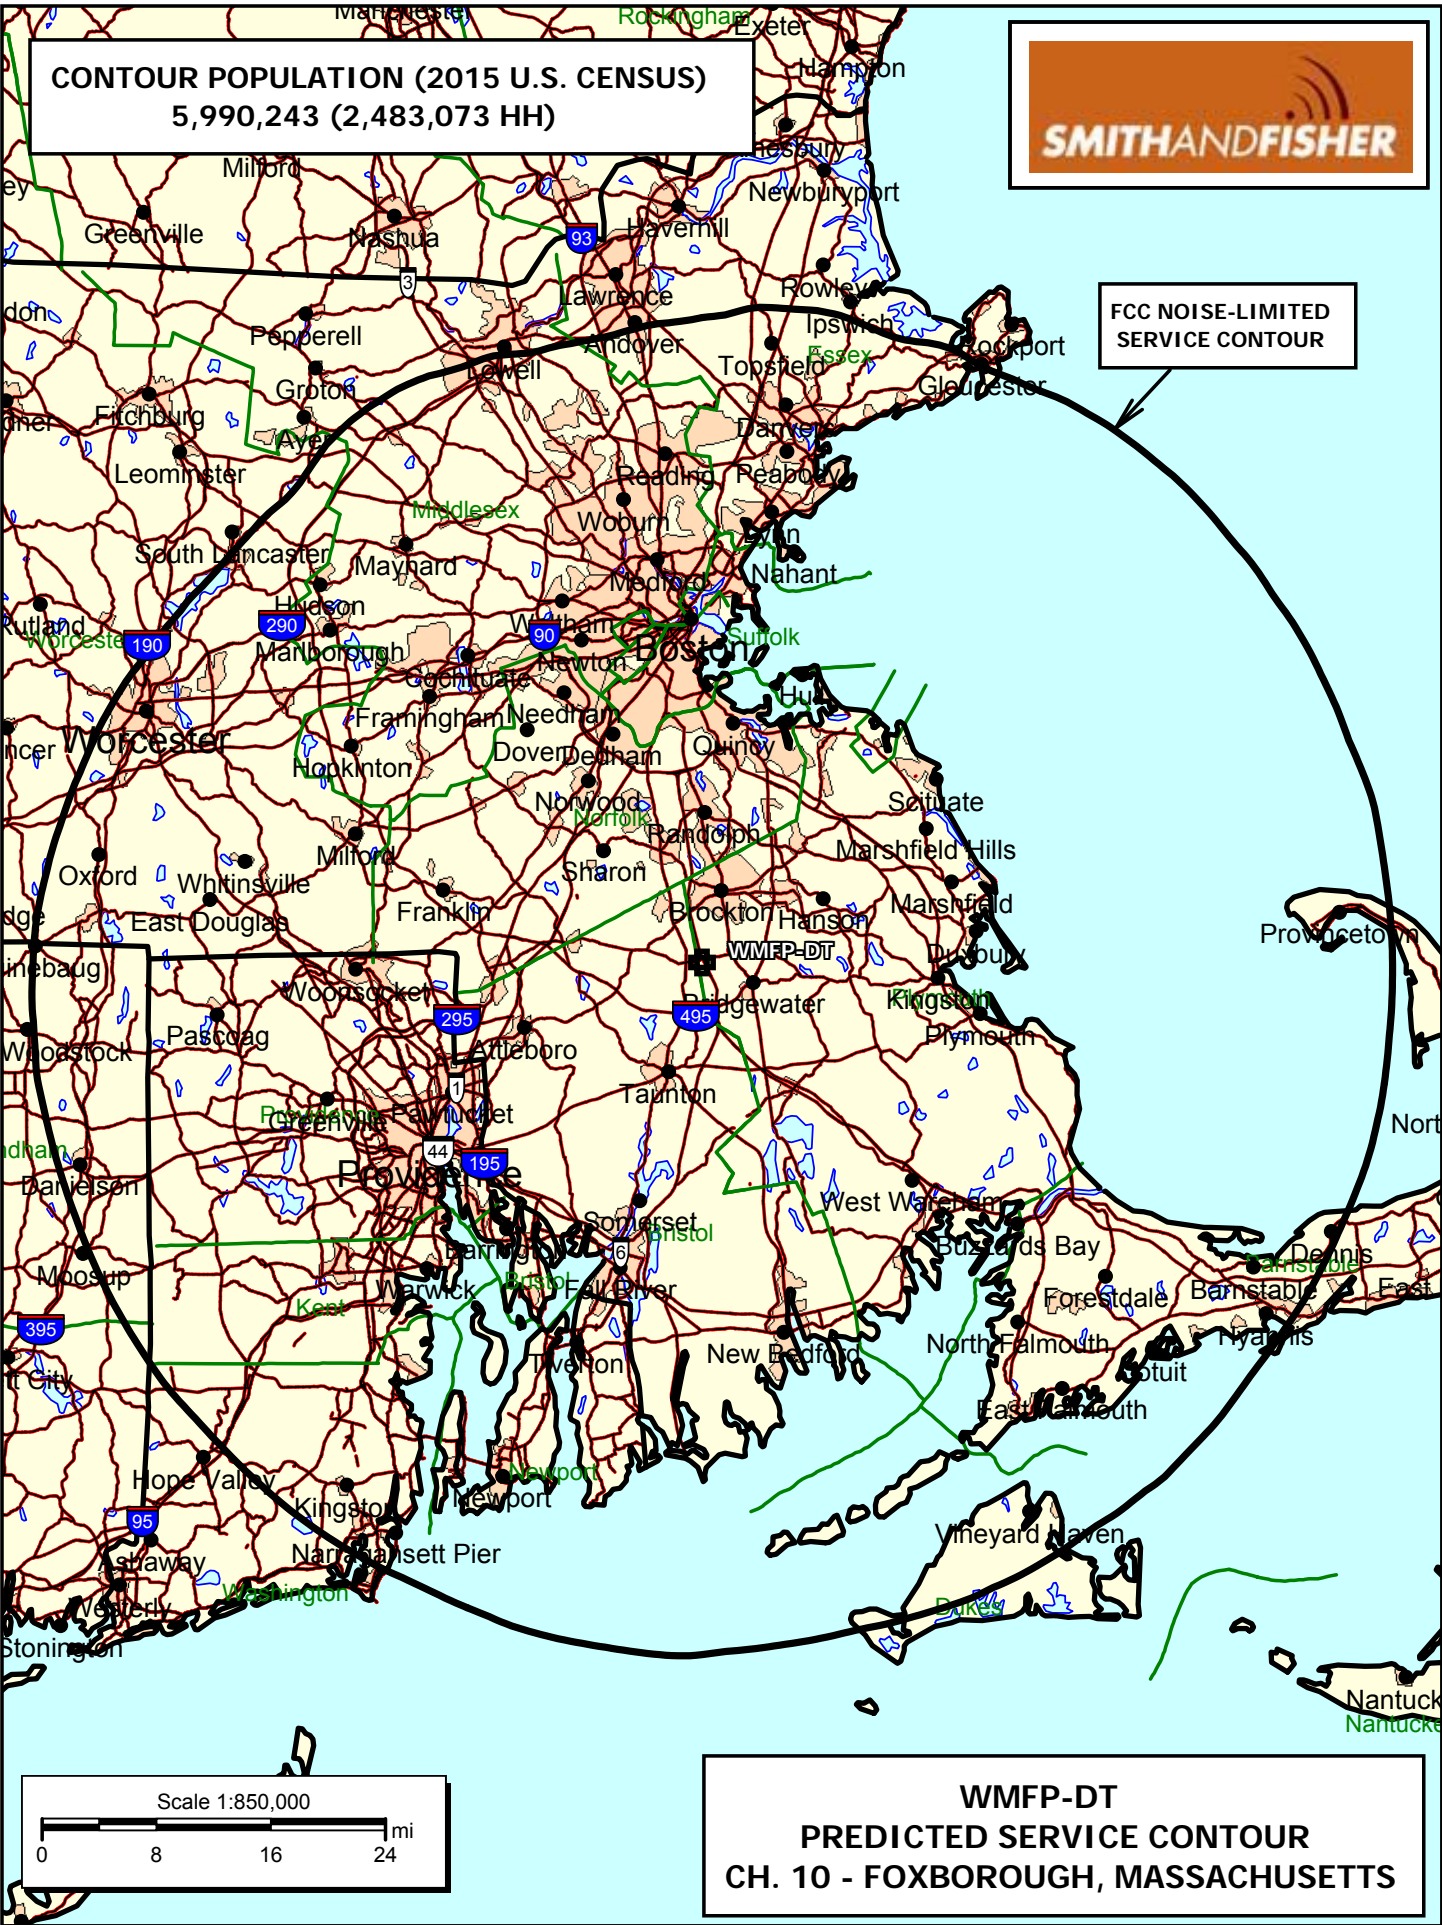

CONTOUR POPULATION (2015 U.S. CENSUS)
5,990,243 (2,483,073 HH)

FCC NOISE-LIMITED
SERVICE CONTOUR

WMFP-DT
PREDICTED SERVICE CONTOUR
CH. 10 - FOXBOROUGH, MASSACHUSETTS