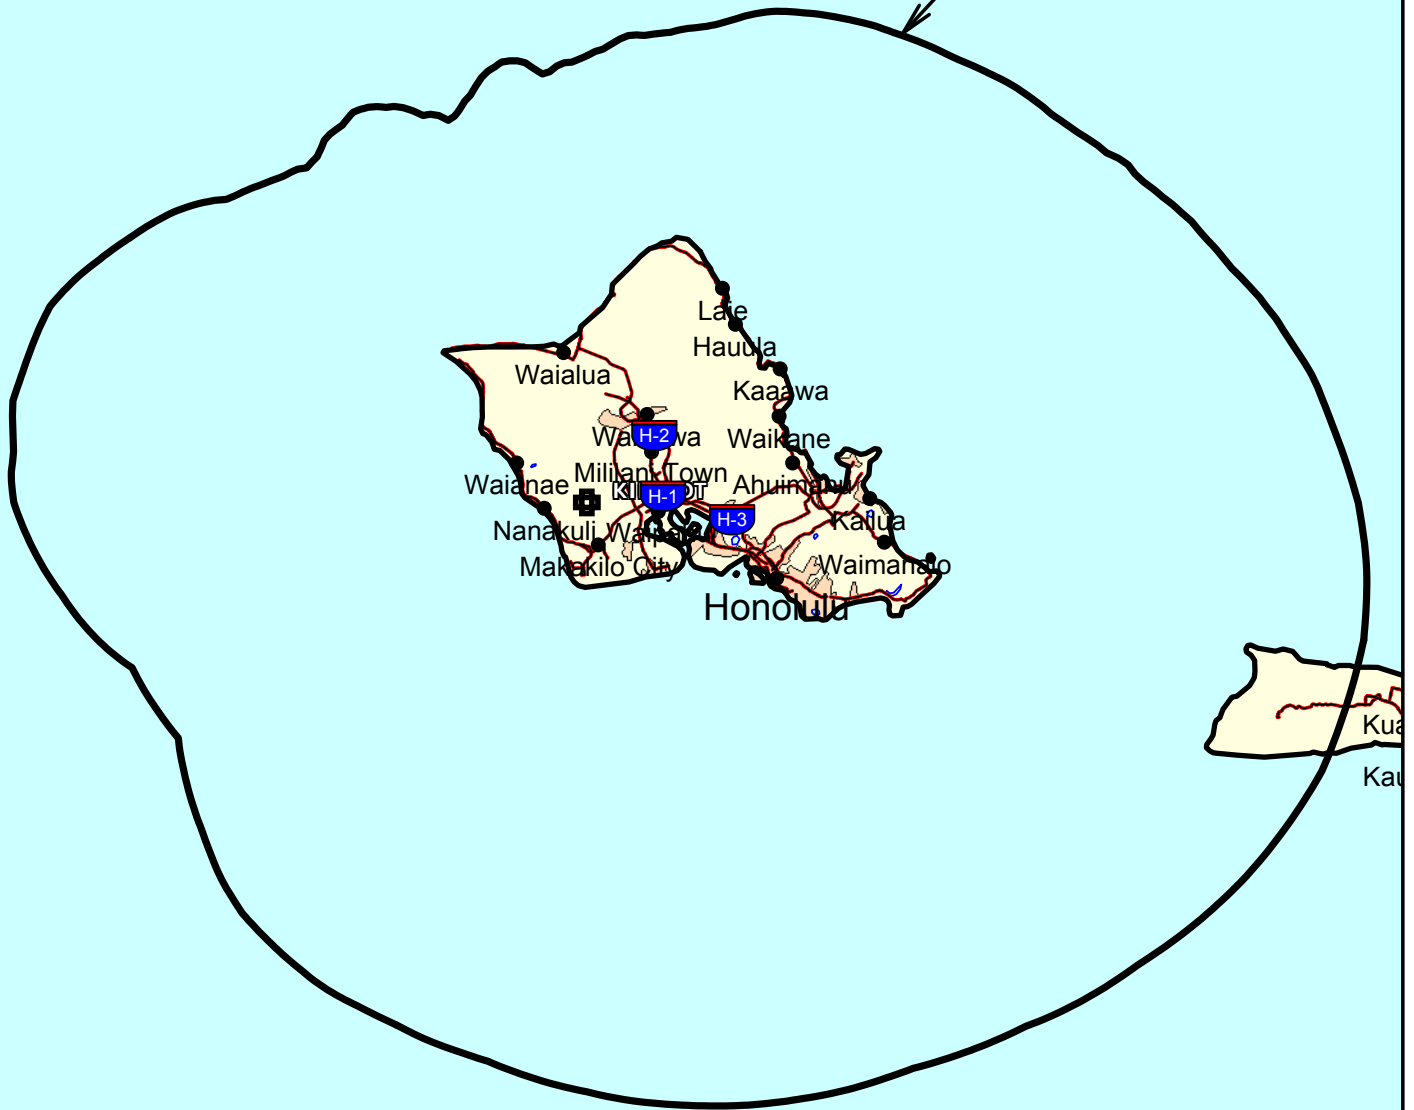

CONTOUR POPULATION (2015 U.S. CENSUS)
999,456 (344,879 HH)

FCC NOISE-LIMITED
SERVICE CONTOUR

KIKU-DT
PREDICTED SERVICE CONTOUR
CHANNEL 19 - HONOLULU, HAWAII